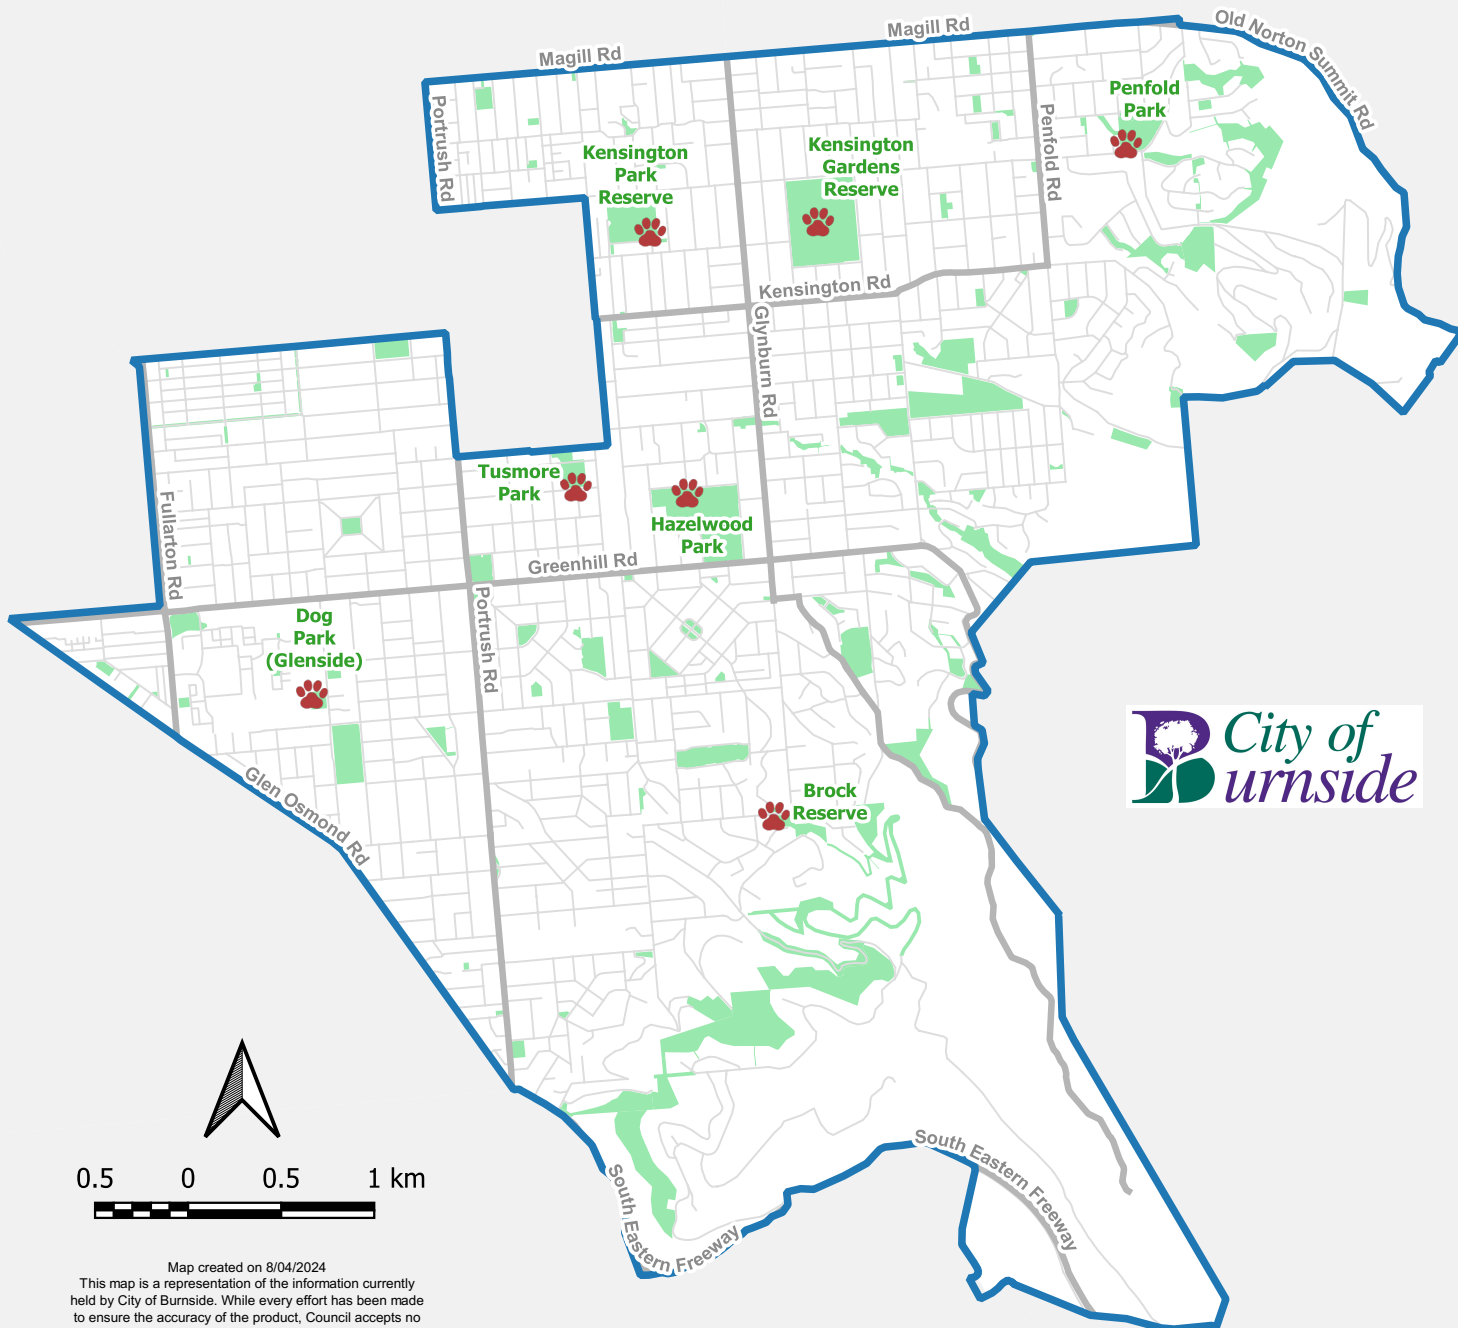

Dog Waste Bin Locations

Map created on 8/04/2024
This map is a representation of the information currently held by City of Burnside. While every effort has been made to ensure the accuracy of the product, Council accepts no responsibility for any errors or omissions.